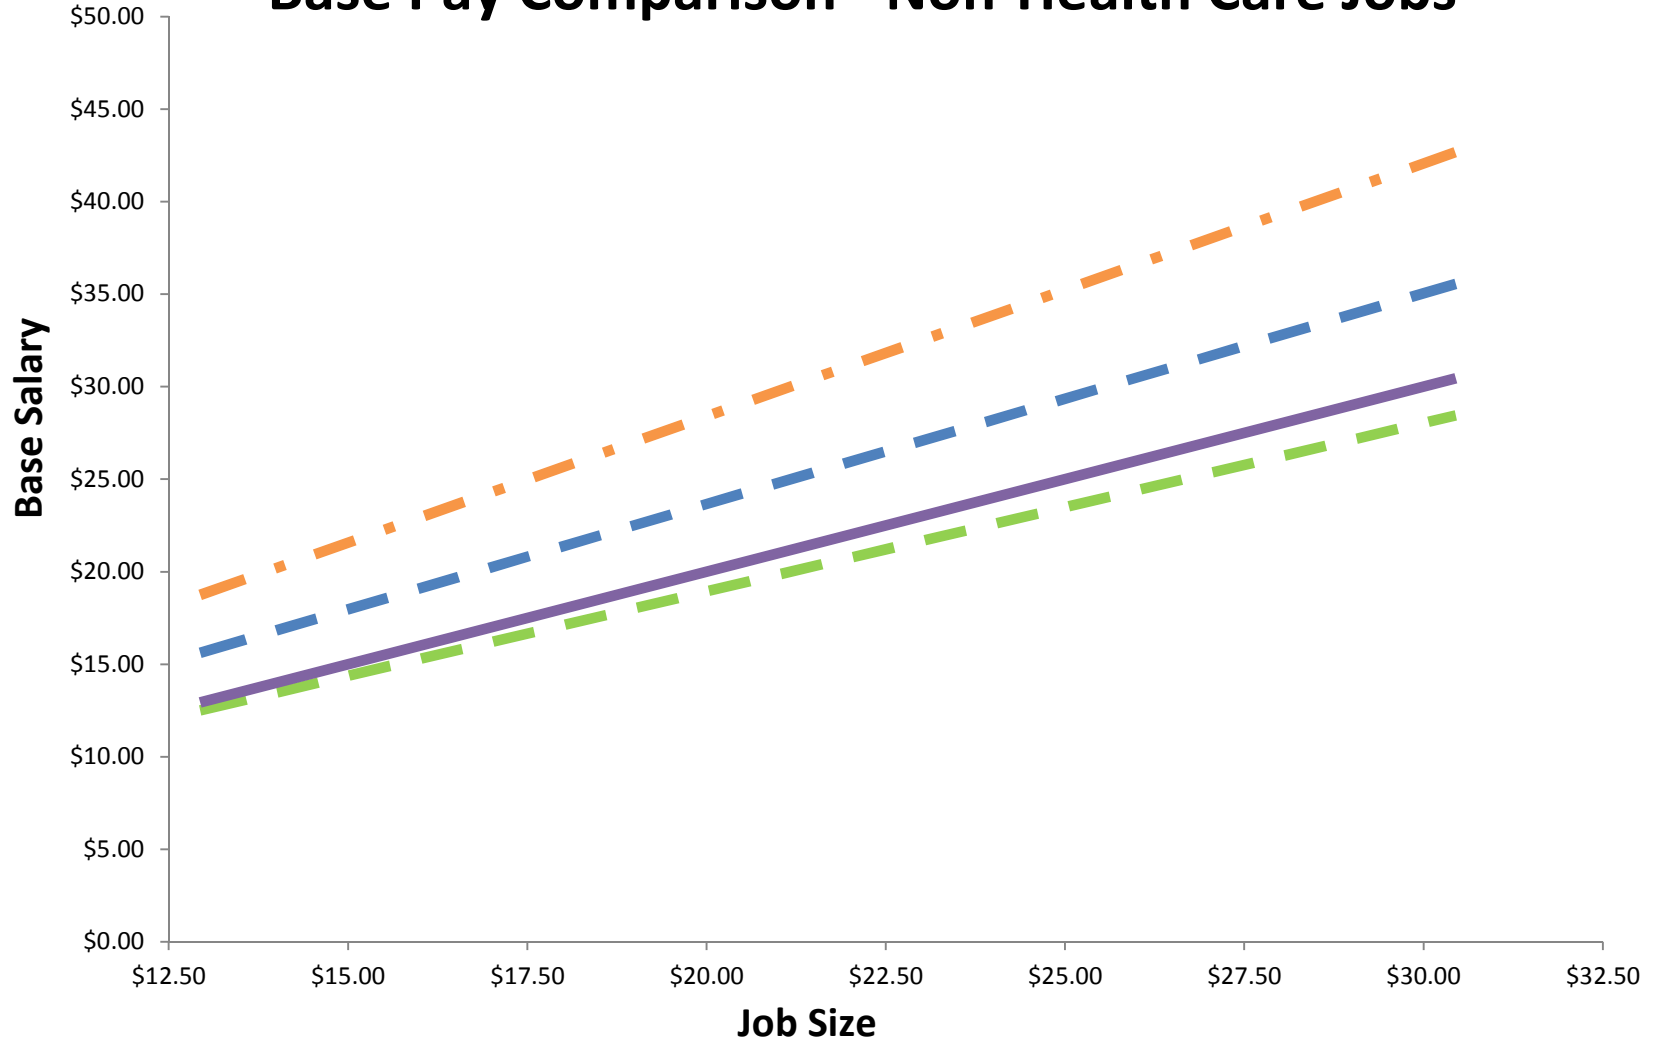

Base Pay Comparison - Non-Health Care Jobs

80% Mkt 50th 120% UW Base Salary